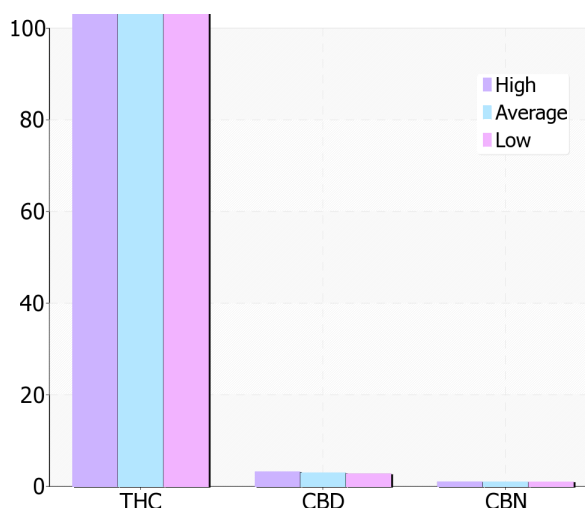

## "UnforgEdibles" AB & J

By Holistic Healing Collective

**140.26mg** <sup>THCd9</sup>    **2.97mg** **CBD**  
    **0.99mg** **CBN**

**Valid Thru:** Feb 19, 2014  
**Location:** California  
**Genetic type:** Unknown  
**Grow Method:** Unknown  
**Organic:** Unknown

### Cannabinoid Analysis