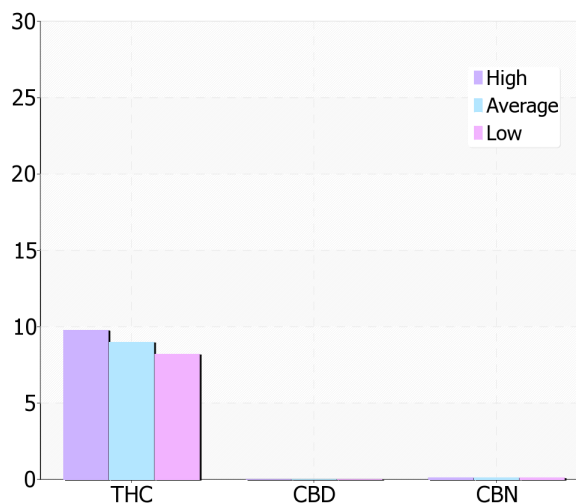

## Beverly Kush

By The Healing Tree

**8.98%** **THCd9** **< 0.05% CBD**  
**0.11% CBN**

**Valid Thru:** Aug 20, 2011

**Location:** California

**Genetic type:** Indica

**Grow Method:** Indoor

**Organic:** Yes

### Cannabinoid Analysis