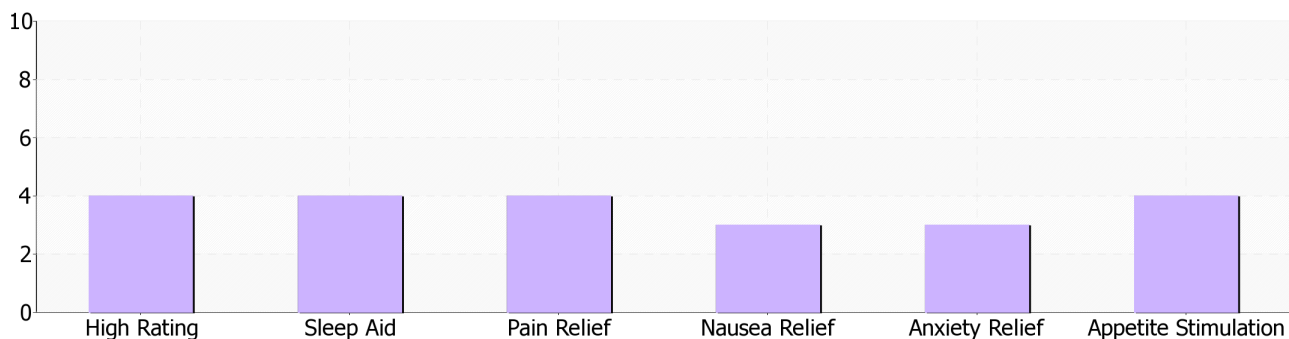

Pharmacological Effects Analysis

Thank you for having your product tested by BudGenius®.

Please remember to visit us online at <http://www.budgenius.com> and log into your account to view further ratings that your patients have reported about your products. You will also be able to send links, tweets, post on Facebook, and much more through the BudGenius® software. BudGenius® puts the dispensary in direct communication with their patients and experiences..