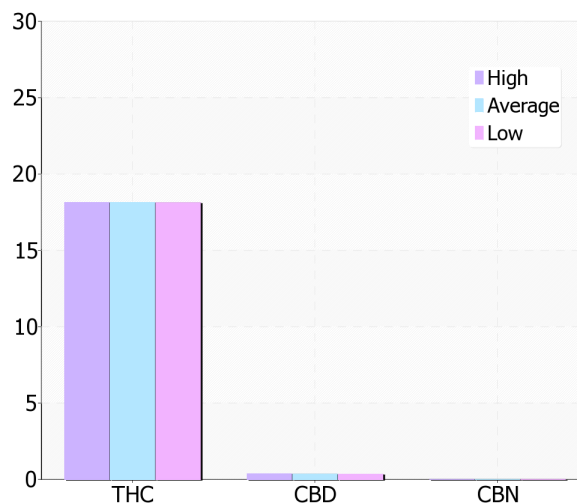

Cannabinoid Analysis