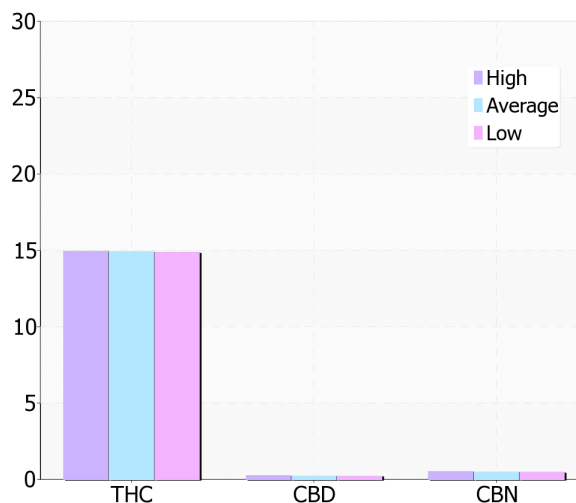

Cannabinoid Analysis