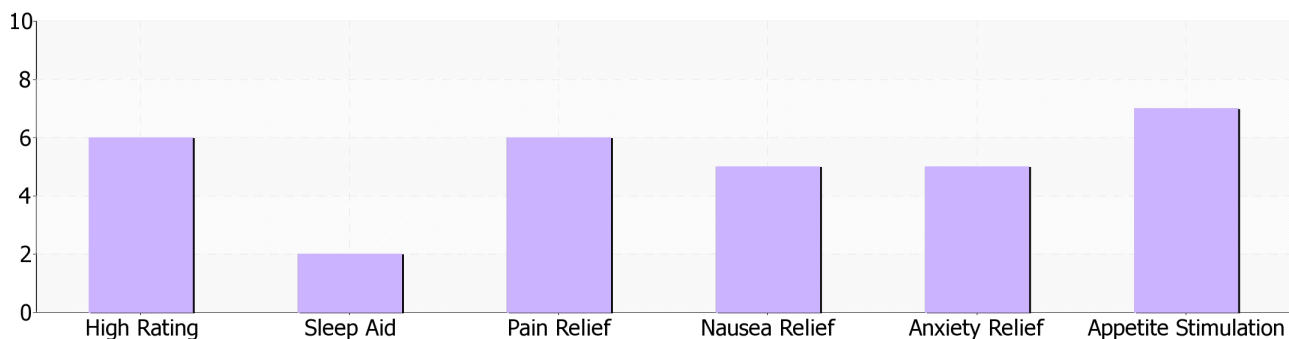

Pharmacological Effects Analysis

Thank you for having your product tested by BudGenius®.

Please remember to visit us online at <http://www.budgenius.com> and log into your account to view further ratings that your patients have reported about your products. You will also be able to send links, tweets, post on Facebook, and much more through the BudGenius® software. BudGenius® puts the dispensary in direct communication with their patients and experiences..