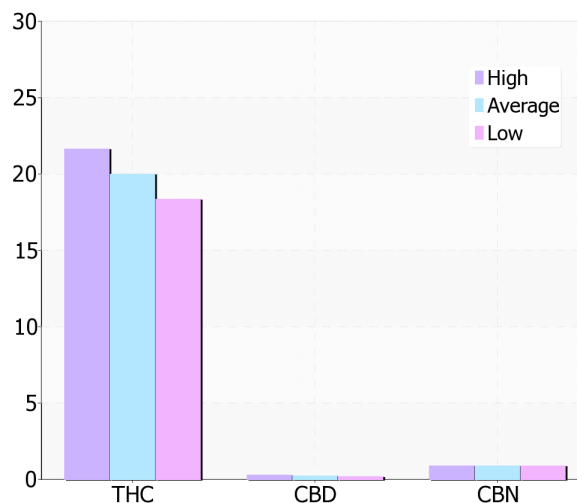

Cannabinoid Analysis