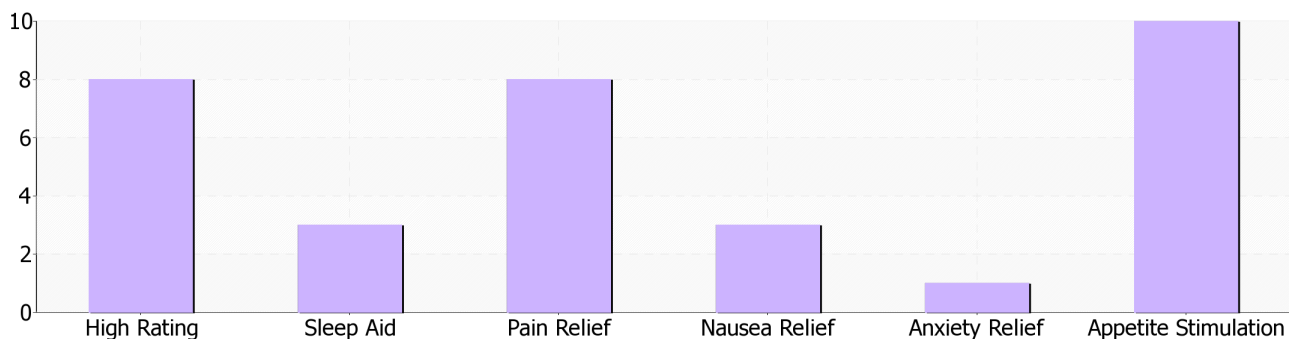

Pharmacological Effects Analysis

Thank you for having your product tested by BudGenius®.

Please remember to visit us online at <http://www.budgenius.com> and log into your account to view further ratings that your patients have reported about your products. You will also be able to send links, tweets, post on Facebook, and much more through the BudGenius® software. BudGenius® puts the dispensary in direct communication with their patients and experiences..