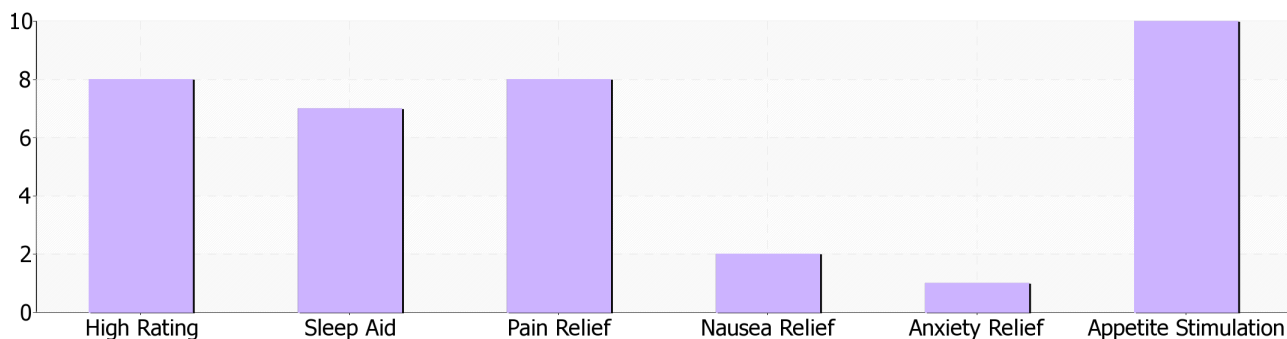

Pharmacological Effects Analysis

Thank you for having your product tested by BudGenius®.

Please remember to visit us online at <http://www.budgenius.com> and log into your account to view further ratings that your patients have reported about your products. You will also be able to send links, tweets, post on Facebook, and much more through the BudGenius® software. BudGenius® puts the dispensary in direct communication with their patients and experiences..