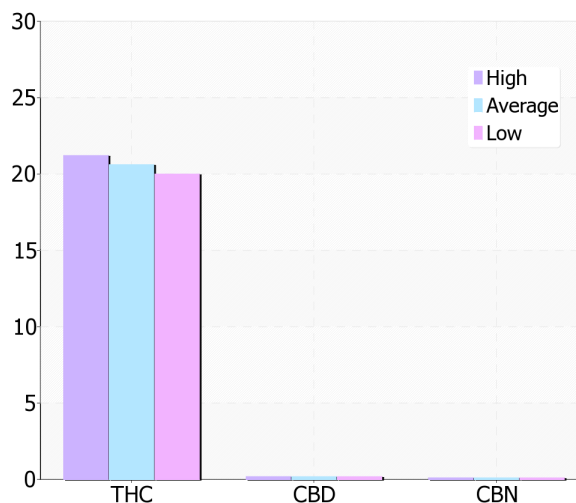

Cannabinoid Analysis