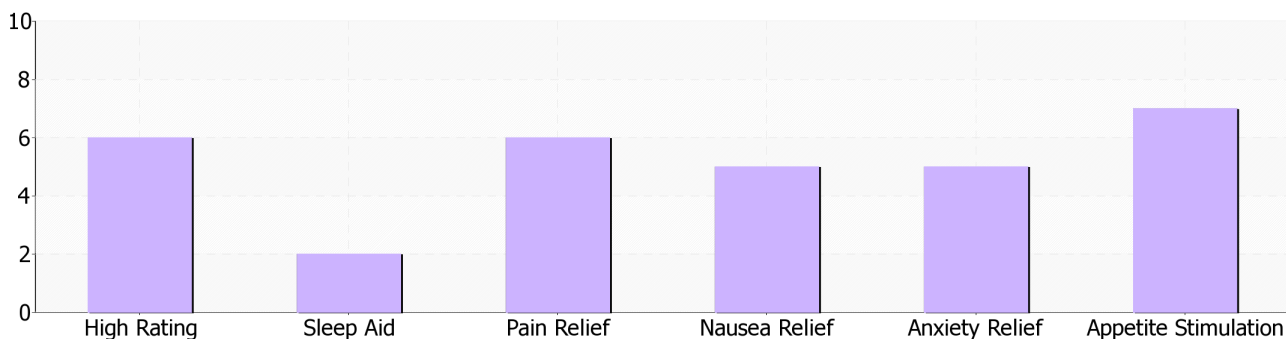

Pharmacological Effects Analysis

Thank you for having your product tested by BudGenius®.

Please remember to visit us online at <http://www.budgenius.com> and log into your account to view further ratings that your patients have reported about your products. You will also be able to send links, tweets, post on Facebook, and much more through the BudGenius® software. BudGenius® puts the dispensary in direct communication with their patients and experiences..