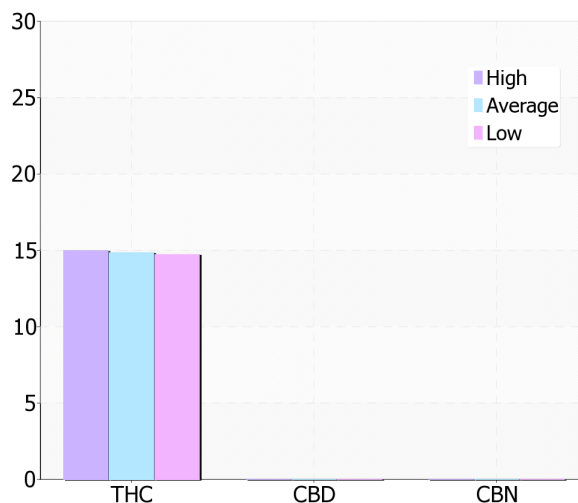

Cannabinoid Analysis