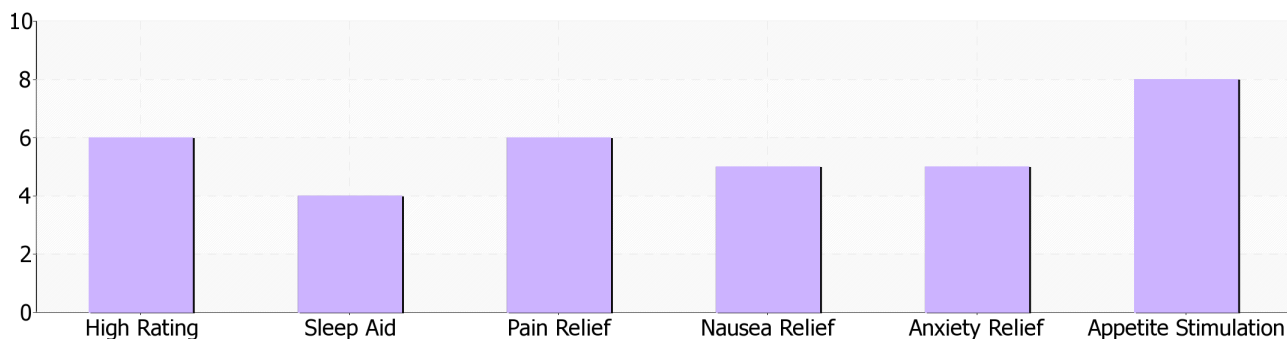

Pharmacological Effects Analysis

Thank you for having your product tested by BudGenius®.

Please remember to visit us online at <http://www.budgenius.com> and log into your account to view further ratings that your patients have reported about your products. You will also be able to send links, tweets, post on Facebook, and much more through the BudGenius® software. BudGenius® puts the dispensary in direct communication with their patients and experiences..