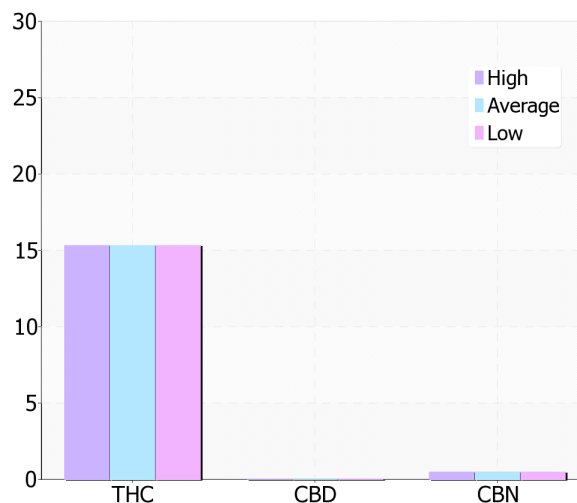

Cannabinoid Analysis