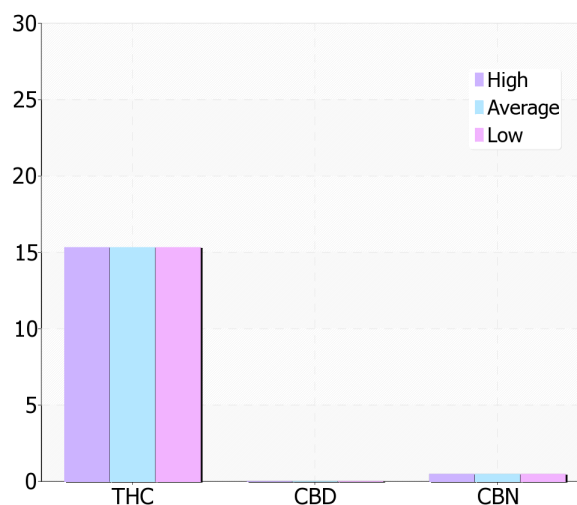

Cannabinoid Analysis