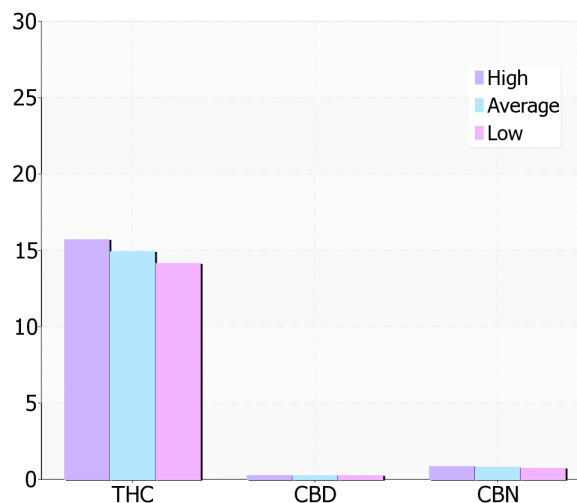

Cannabinoid Analysis