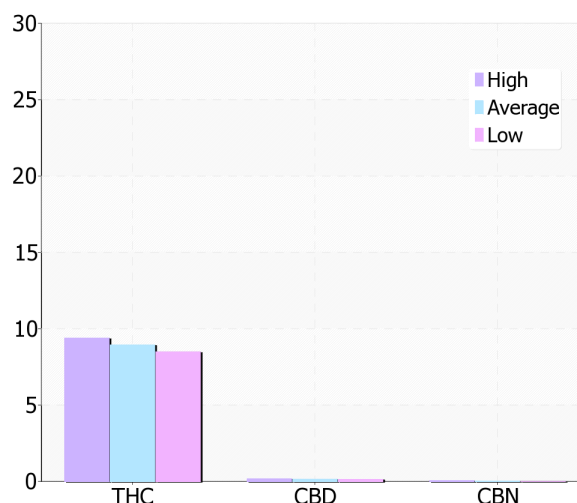

Cannabinoid Analysis