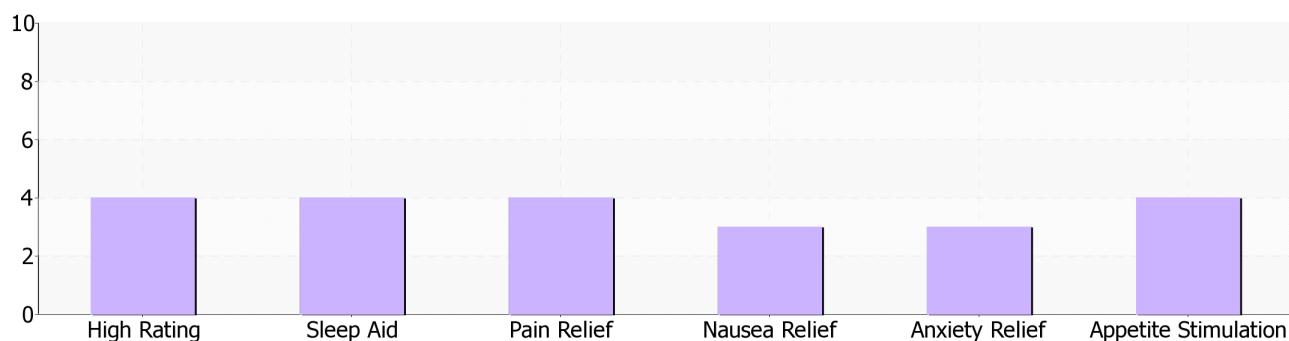

Pharmacological Effects Analysis

Thank you for having your product tested by BudGenius®.

Please remember to visit us online at <http://www.budgenius.com> and log into your account to view further ratings that your patients have reported about your products. You will also be able to send links, tweets, post on Facebook, and much more through the BudGenius® software. BudGenius® puts the dispensary in direct communication with their patients and experiences..