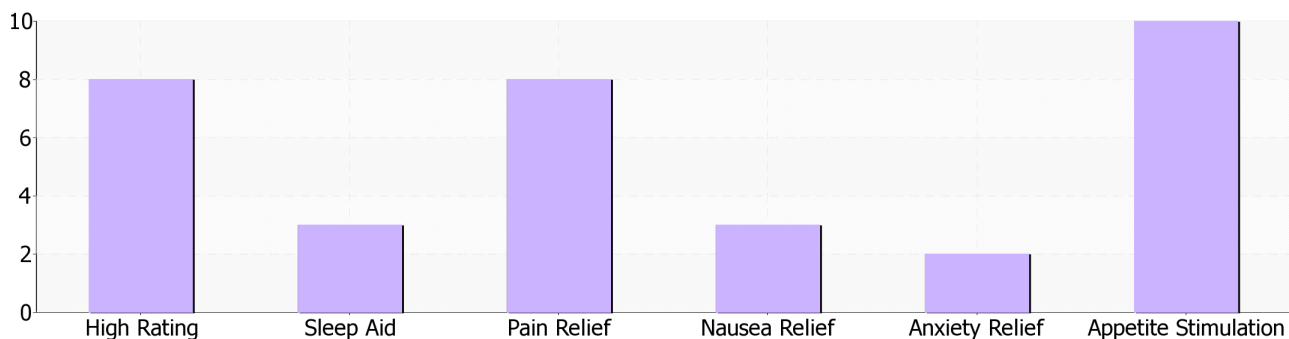

Pharmacological Effects Analysis

Thank you for having your product tested by BudGenius®.

Please remember to visit us online at <http://www.budgenius.com> and log into your account to view further ratings that your patients have reported about your products. You will also be able to send links, tweets, post on Facebook, and much more through the BudGenius® software. BudGenius® puts the dispensary in direct communication with their patients and experiences..