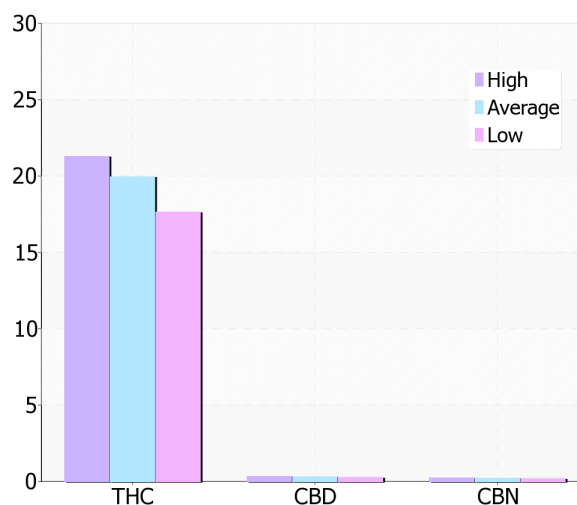

## Lamb's Bread

By Holistic Healing Collective

**19.95%** <sup>THCd9</sup>    **0.31% CBD**  
**0.21% CBN**

**Valid Thru:** Oct 18, 2014  
**Location:** California  
**Genetic type:** Sativa  
**Grow Method:** Indoor  
**Organic:** No

### Cannabinoid Analysis