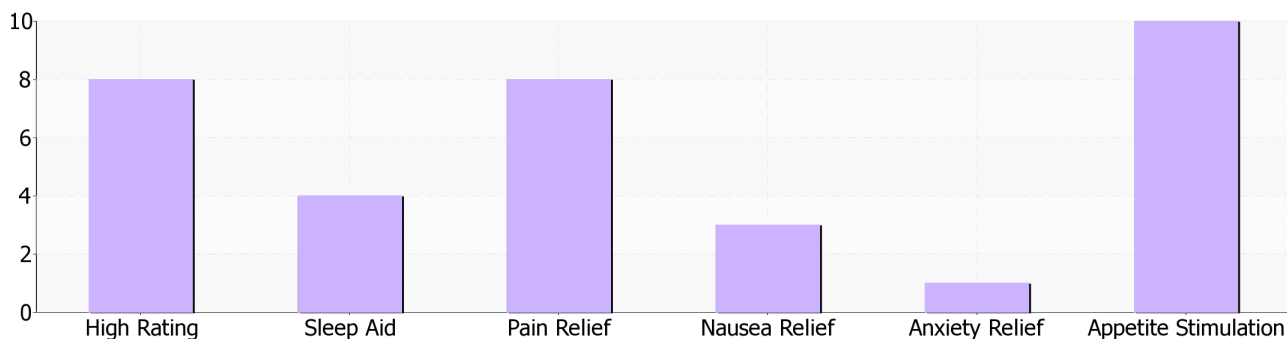

Pharmacological Effects Analysis

Thank you for having your product tested by BudGenius®.

Please remember to visit us online at <http://www.budgenius.com> and log into your account to view further ratings that your patients have reported about your products. You will also be able to send links, tweets, post on Facebook, and much more through the BudGenius® software. BudGenius® puts the dispensary in direct communication with their patients and experiences..