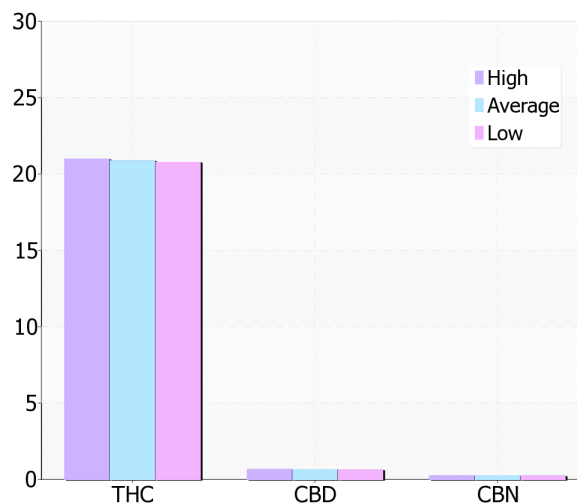

# Lamb's Bread

By Holistic Healing Collective

**20.87%** <sup>THCd9</sup> **0.65% CBD**  
**0.24% CBN**

**Valid Thru:** Mar 27, 2016  
**Location:** California  
**Genetic type:** Sativa  
**Grow Method:** Indoor  
**Organic:** No

### Cannabinoid Analysis