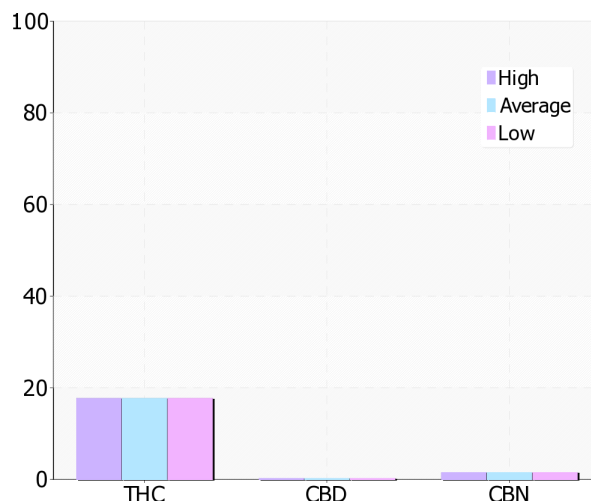

Cannabinoid Analysis

Pharmacological Effects Analysis

This medicine is recommended for:

- **Mood Alteration**
- **Pain Relief**
- **Appetite Stimulation**

BudGenius® recommends 5mg - 15mg per therapeutic dose for edibles.

Amount may vary depending upon patient tolerance and frequency of use. Results listed are total mg per medicinal item. Each item may contain several doses. Patients are advised to divide the medicine into portions to reflect a therapeutic dose. Edibles may take 1hr - 2hrs to begin full therapeutic effect. Do not increase dose until this time period has passed.

Thank you for having your product tested by BudGenius®.

Please remember to visit us online at <http://www.budgenius.com> and log into your account to view further ratings that your patients have reported about your products. You will also be able to send links, tweets, post on Facebook, and much more through the BudGenius® software. BudGenius® puts the dispensary in direct communication with their patients and experiences..