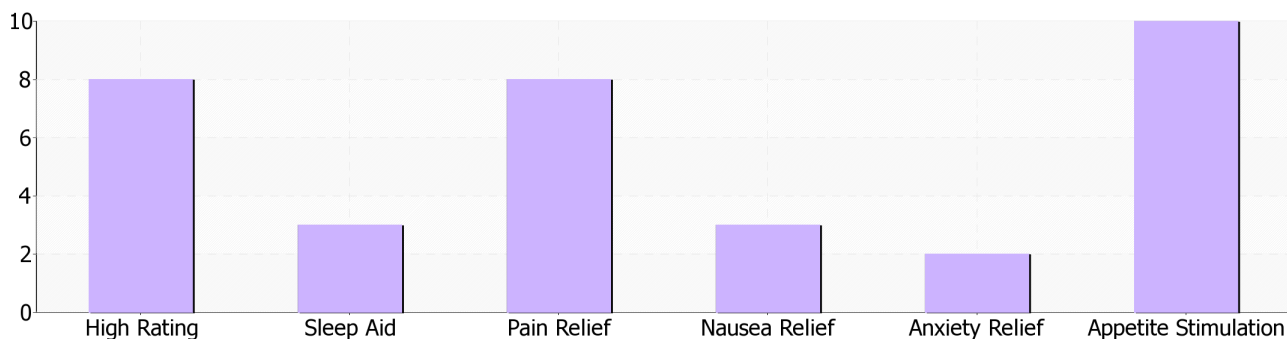

Pharmacological Effects Analysis

Thank you for having your product tested by BudGenius®.

Please remember to visit us online at <http://www.budgenius.com> and log into your account to view further ratings that your patients have reported about your products. You will also be able to send links, tweets, post on Facebook, and much more through the BudGenius® software. BudGenius® puts the dispensary in direct communication with their patients and experiences..