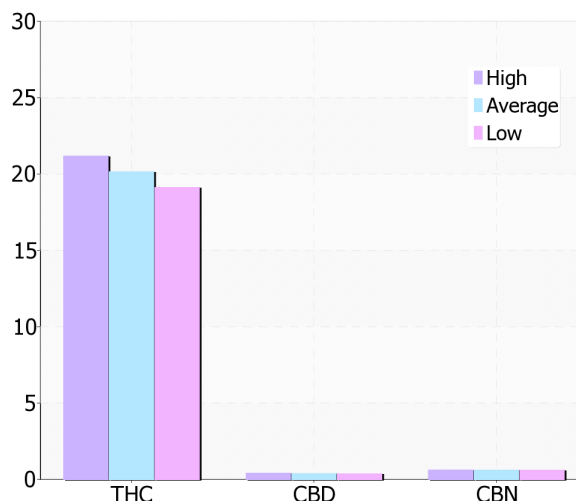

Cannabinoid Analysis