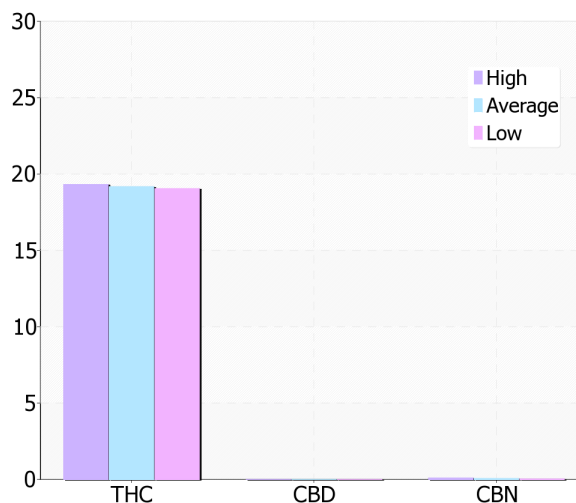

Cannabinoid Analysis