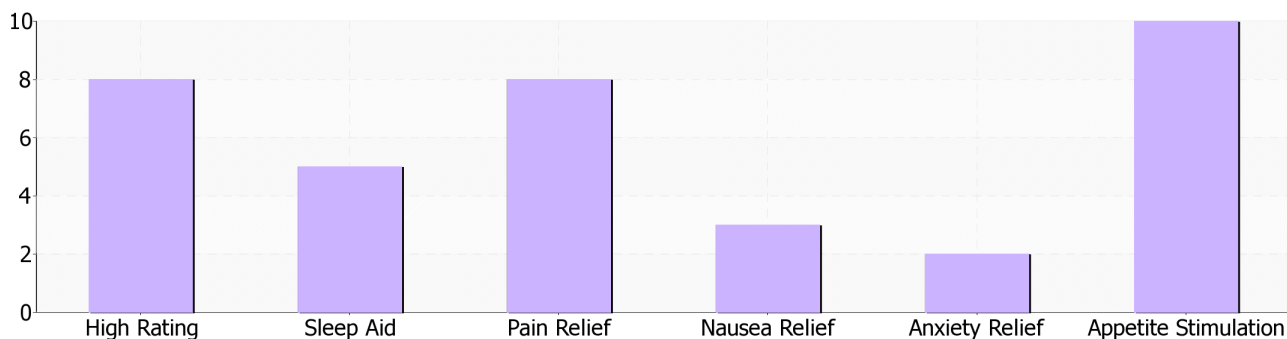

Pharmacological Effects Analysis

Thank you for having your product tested by BudGenius®.

Please remember to visit us online at <http://www.budgenius.com> and log into your account to view further ratings that your patients have reported about your products. You will also be able to send links, tweets, post on Facebook, and much more through the BudGenius® software. BudGenius® puts the dispensary in direct communication with their patients and experiences..