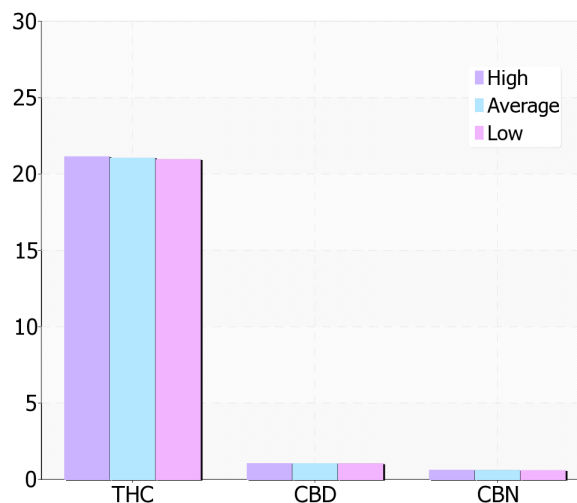

Cannabinoid Analysis