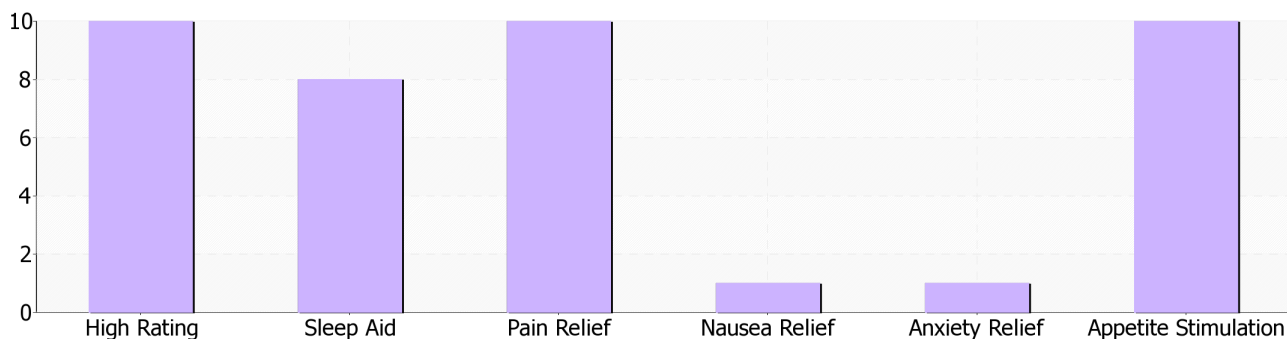

Pharmacological Effects Analysis

Thank you for having your product tested by BudGenius®.

Please remember to visit us online at <http://www.budgenius.com> and log into your account to view further ratings that your patients have reported about your products. You will also be able to send links, tweets, post on Facebook, and much more through the BudGenius® software. BudGenius® puts the dispensary in direct communication with their patients and experiences..