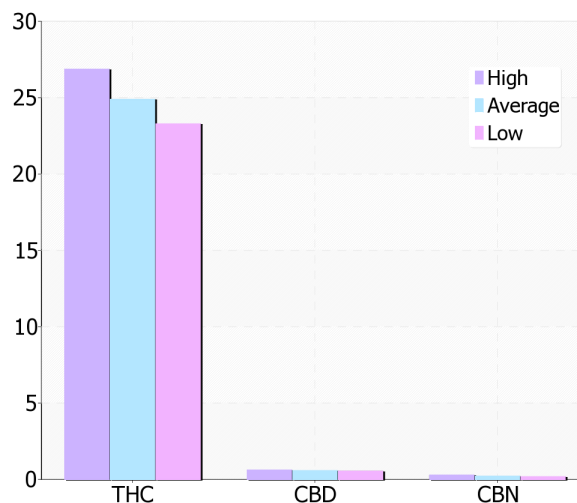

Cannabinoid Analysis