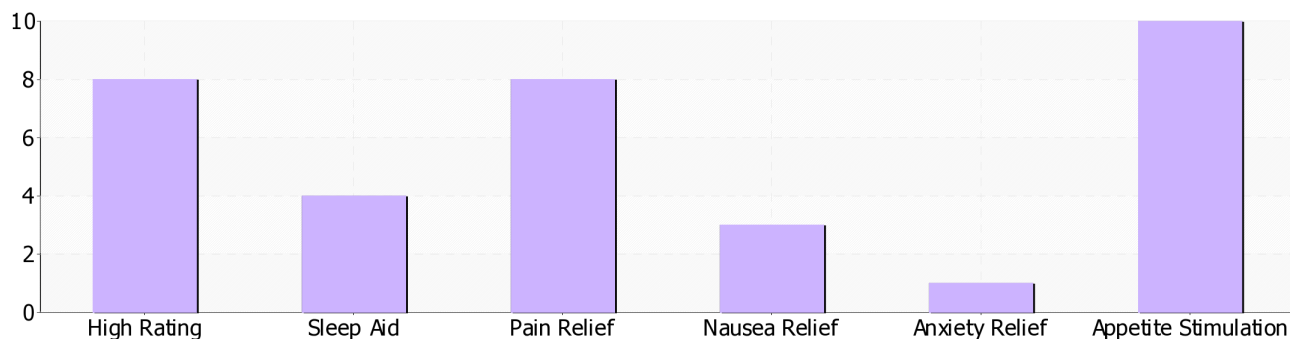

Pharmacological Effects Analysis

Thank you for having your product tested by BudGenius®.

Please remember to visit us online at <http://www.budgenius.com> and log into your account to view further ratings that your patients have reported about your products. You will also be able to send links, tweets, post on Facebook, and much more through the BudGenius® software. BudGenius® puts the dispensary in direct communication with their patients and experiences..