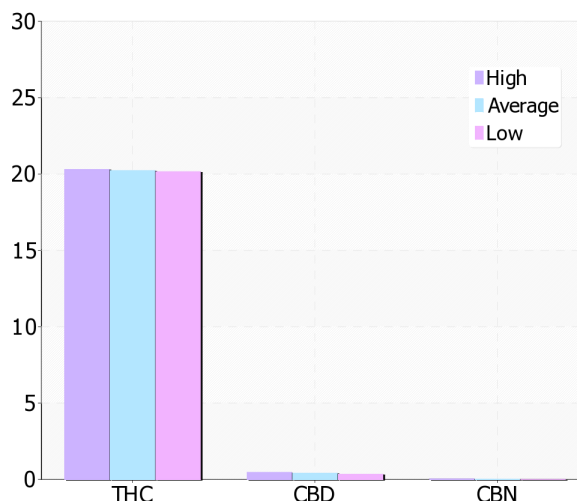

Cannabinoid Analysis