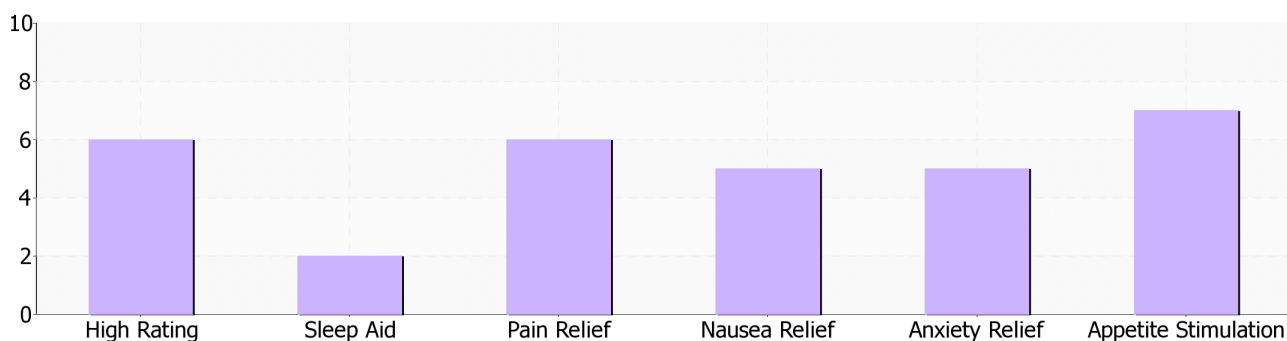

Pharmacological Effects Analysis

Thank you for having your product tested by BudGenius®.

Please remember to visit us online at <http://www.budgenius.com> and log into your account to view further ratings that your patients have reported about your products. You will also be able to send links, tweets, post on Facebook, and much more through the BudGenius® software. BudGenius® puts the dispensary in direct communication with their patients and experiences..