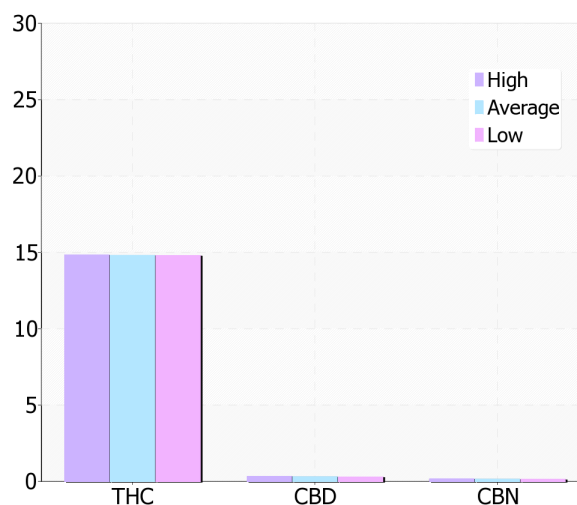

Cannabinoid Analysis