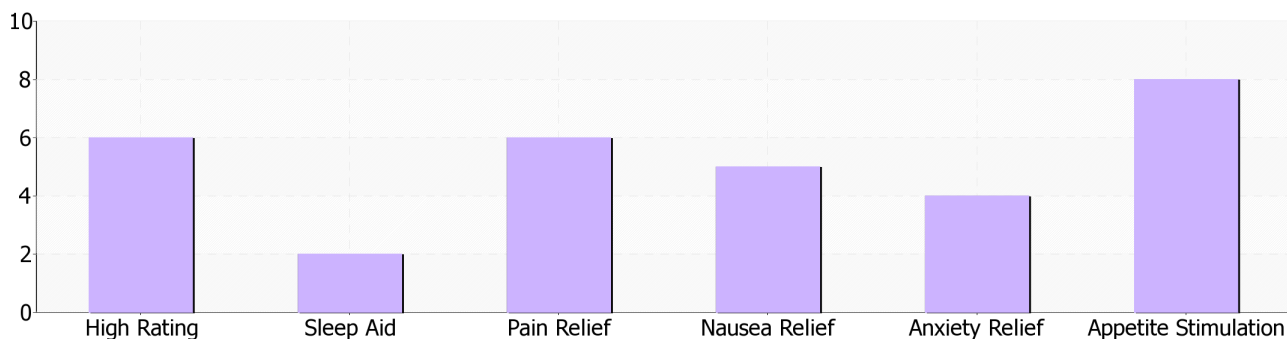

Pharmacological Effects Analysis

Thank you for having your product tested by BudGenius®.

Please remember to visit us online at <http://www.budgenius.com> and log into your account to view further ratings that your patients have reported about your products. You will also be able to send links, tweets, post on Facebook, and much more through the BudGenius® software. BudGenius® puts the dispensary in direct communication with their patients and experiences..