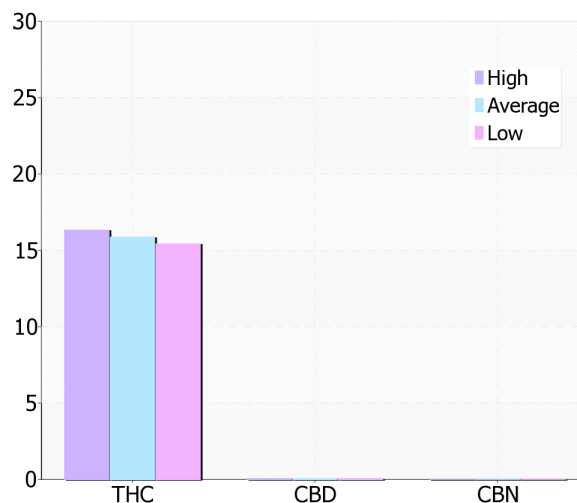

Cannabinoid Analysis