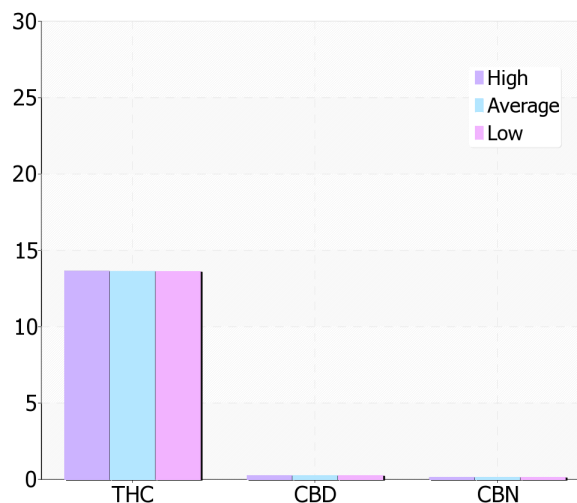

# Strawberry Diesel

By Altitude Organic

**13.63%** <sup>THCd9</sup> **0.25% CBD**  
**0.14% CBN**

**Valid Thru:** Jun 12, 2011

**Location:** California

**Genetic type:** Sativa

**Grow Method:** Indoor

**Organic:** Yes

### Cannabinoid Analysis