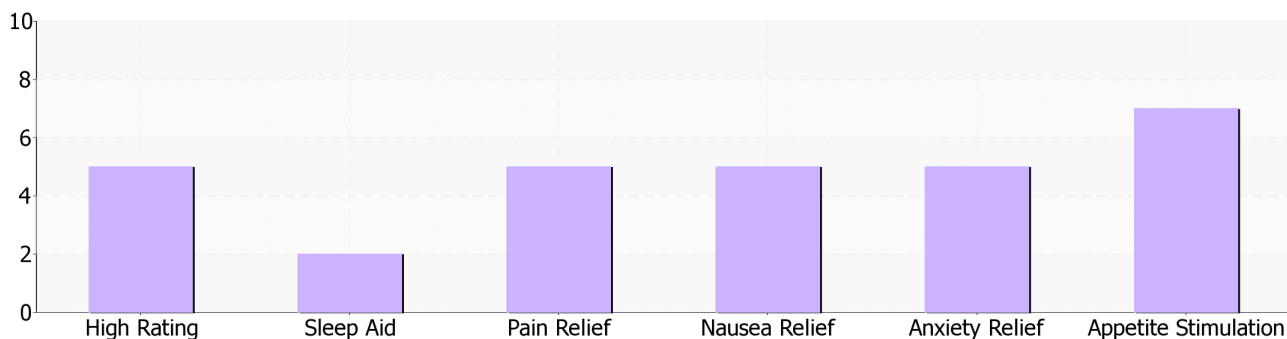

Pharmacological Effects Analysis

Thank you for having your product tested by BudGenius®.

Please remember to visit us online at <http://www.budgenius.com> and log into your account to view further ratings that your patients have reported about your products. You will also be able to send links, tweets, post on Facebook, and much more through the BudGenius® software. BudGenius® puts the dispensary in direct communication with their patients and experiences..