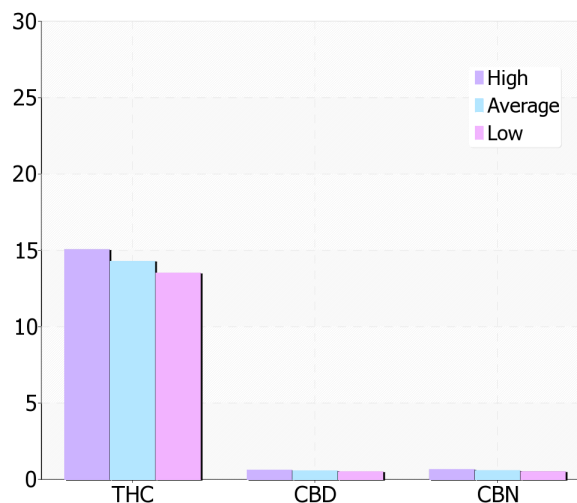

## Sweet Blue Jedi

By Altitude Organic

**14.28%** <sup>THCd9</sup> **0.56% CBD**  
**0.58% CBN**

**Valid Thru:** Aug 31, 2011

**Location:** California

**Genetic type:** Sativa

**Grow Method:** Indoor

**Organic:** Yes

### Cannabinoid Analysis