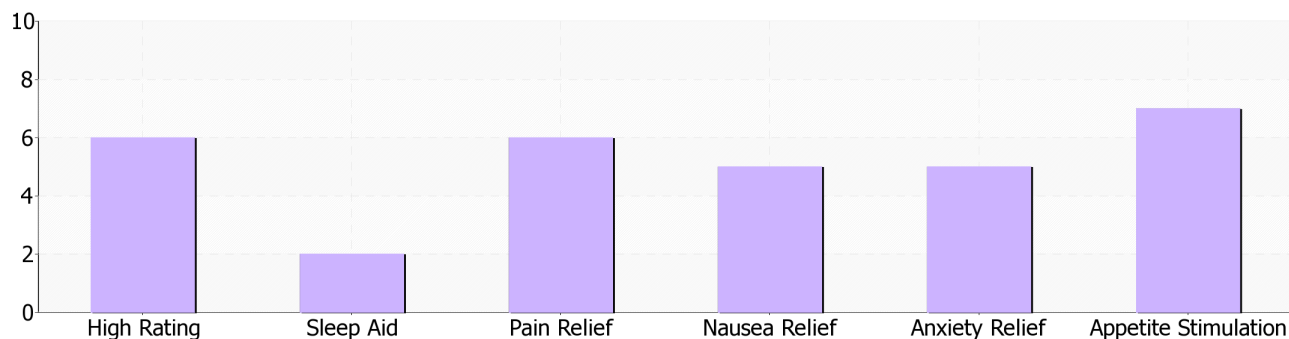

Pharmacological Effects Analysis

Thank you for having your product tested by BudGenius®.

Please remember to visit us online at <http://www.budgenius.com> and log into your account to view further ratings that your patients have reported about your products. You will also be able to send links, tweets, post on Facebook, and much more through the BudGenius® software. BudGenius® puts the dispensary in direct communication with their patients and experiences..