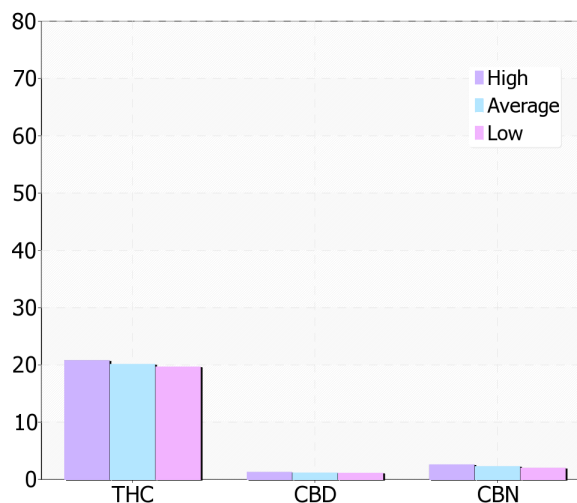

Cannabinoid Analysis

Pharmacological Effects Analysis

This medicine is recommended for:

- **Mood Alteration**
- **Pain Relief**
- **Appetite Stimulation**

**Please apply this medicine carefully and sparingly.
This is a concentrated dose.**

Thank you for having your product tested by BudGenius®.

Please remember to visit us online at <http://www.budgenius.com> and log into your account to view further ratings that your patients have reported about your products. You will also be able to send links, tweets, post on Facebook, and much more through the BudGenius® software. BudGenius® puts the dispensary in direct communication with their patients and experiences..