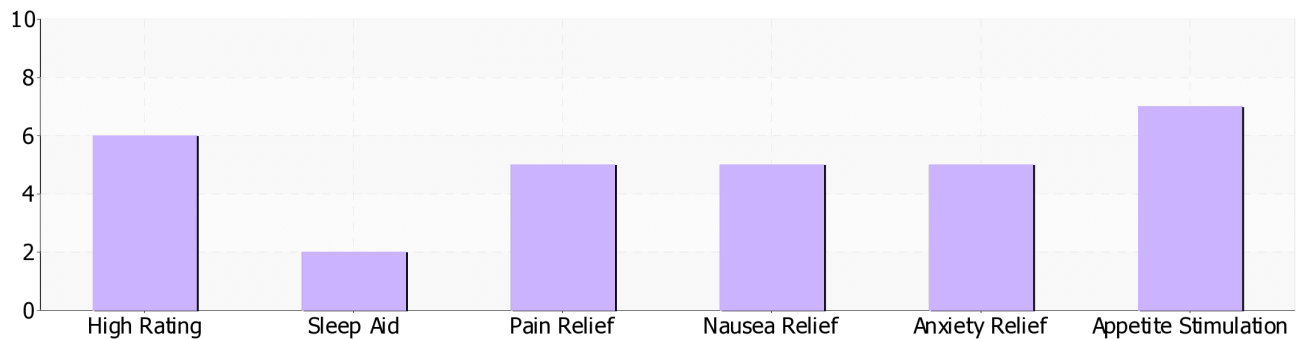

Pharmacological Effects Analysis

Thank you for having your product tested by BudGenius®.

Please remember to visit us online at <http://www.budgenius.com> and log into your account to view further ratings that your patients have reported about your products. You will also be able to send links, tweets, post on Facebook, and much more through the BudGenius® software. BudGenius® puts the dispensary in direct communication with their patients and experiences..