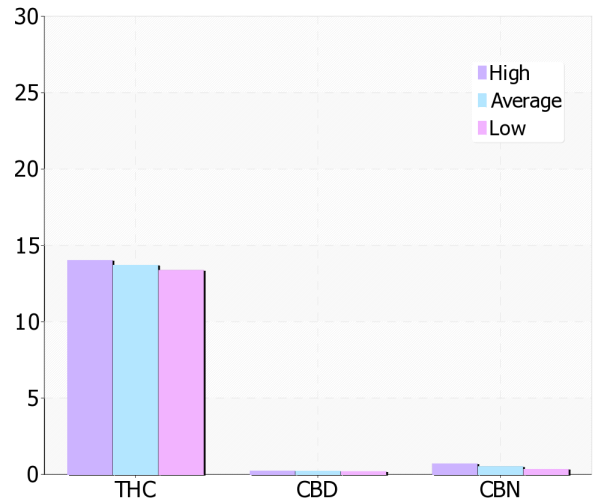

Cannabinoid Analysis