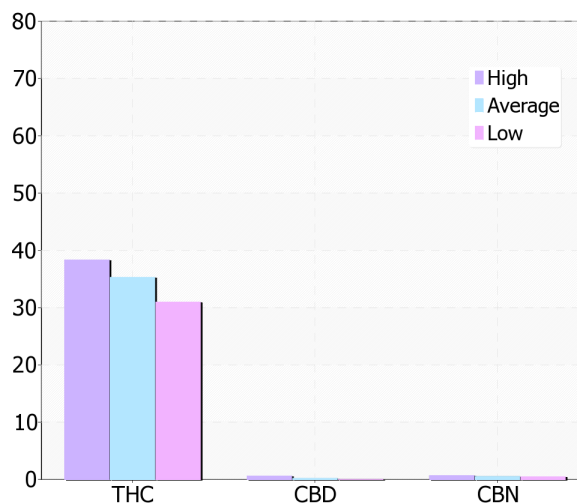

Train Wreck

By The Cookie Farmer

35.28% **THCd9** **0.20% CBD**
0.53% CBN

Valid Thru: Feb 4, 2016
Location: California
Genetic type: Sativa
Grow Method: Indoor
Organic: Yes

Pesticide Analysis

Compound Name	PPM (ug/g)	Analysis
Fipronil	0.00	SAFE
Lambda-Cyhalothrin	0.00	SAFE
Bifenthrin Isomers	0.00	SAFE
Beta-Cyfluthrin Isomers	0.00	SAFE
Permethrin Isomer 1	0.00	SAFE
Permethrin Isomer 2	0.00	SAFE
Cypermethrin Isomer 1	0.00	SAFE
Cypermethrin Isomer 2	0.00	SAFE
Cypermethrin Isomer 3	0.00	SAFE

Cannabinoid Analysis

Pharmacological Effects Analysis

This medicine is recommended for:

- **Mood Alteration**
- **Pain Relief**
- **Appetite Stimulation**

**Please apply this medicine carefully and sparingly.
This is a concentrated dose.**