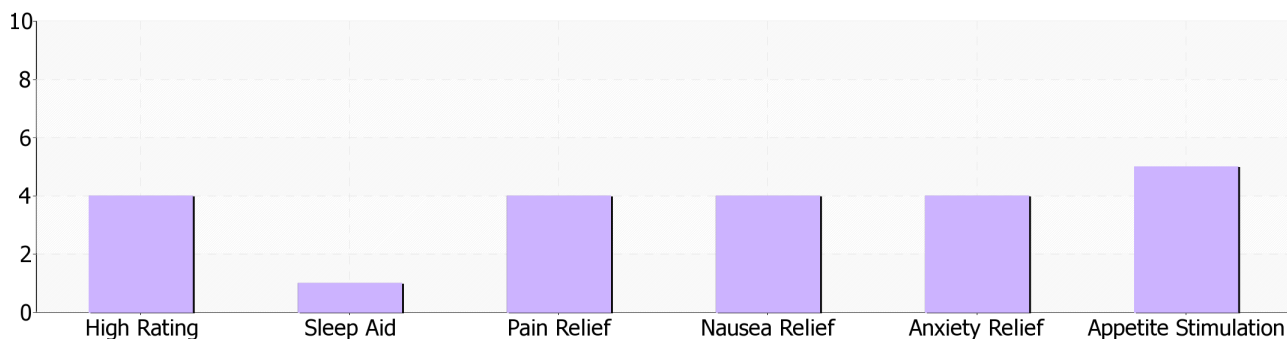

Pharmacological Effects Analysis

Thank you for having your product tested by BudGenius®.

Please remember to visit us online at <http://www.budgenius.com> and log into your account to view further ratings that your patients have reported about your products. You will also be able to send links, tweets, post on Facebook, and much more through the BudGenius® software. BudGenius® puts the dispensary in direct communication with their patients and experiences..