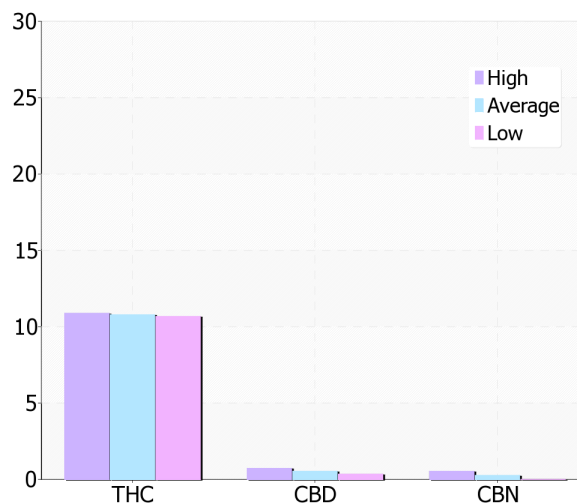

# Trainwreck

By Beach Center

**10.78%** <sup>THCd9</sup> **0.54% CBD**  
**0.27% CBN**

**Valid Thru:** Nov 6, 2011  
**Location:** California  
**Genetic type:** Sativa  
**Grow Method:** Indoor  
**Organic:** Yes

### Cannabinoid Analysis