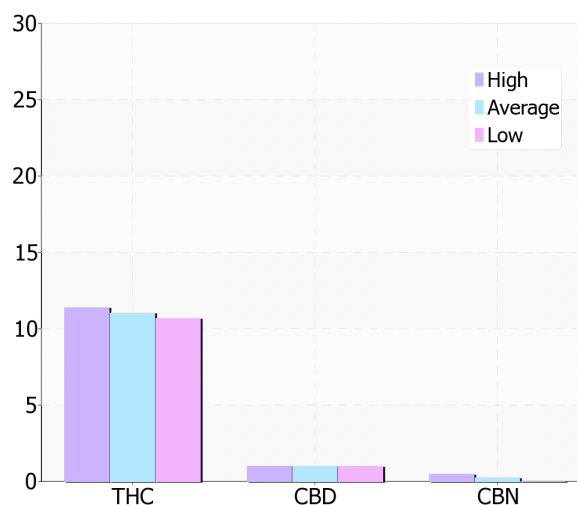

# Trainwreck

By Beach Center

**11.02%** <sup>THCd9</sup> **0.99% CBD**  
**0.23% CBN**

**Valid Thru:** Jan 23, 2012  
**Location:** California  
**Genetic type:** Sativa  
**Grow Method:** Indoor  
**Organic:** Yes

### Cannabinoid Analysis