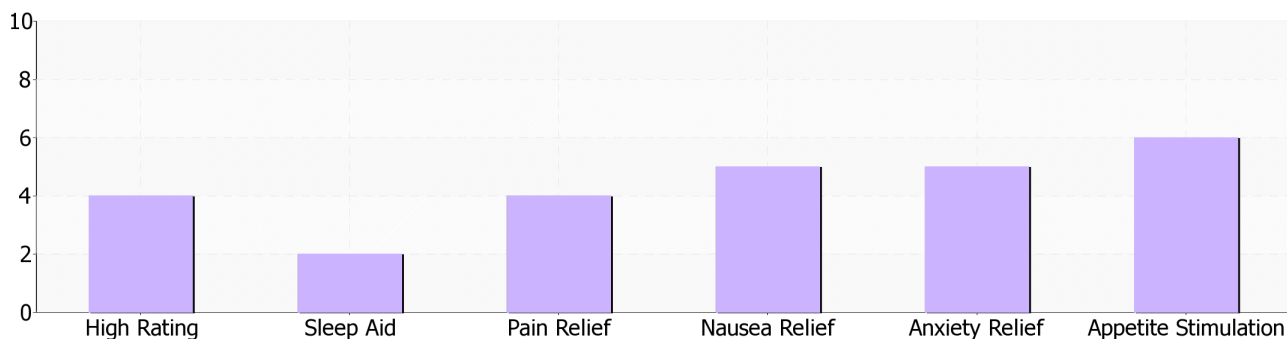

Pharmacological Effects Analysis

Thank you for having your product tested by BudGenius®.

Please remember to visit us online at <http://www.budgenius.com> and log into your account to view further ratings that your patients have reported about your products. You will also be able to send links, tweets, post on Facebook, and much more through the BudGenius® software. BudGenius® puts the dispensary in direct communication with their patients and experiences..