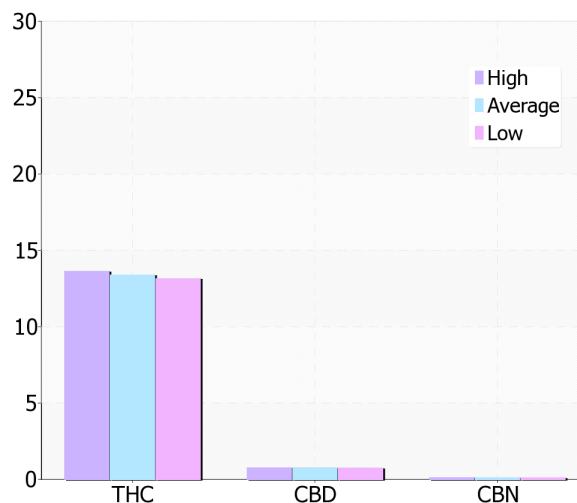

Cannabinoid Analysis