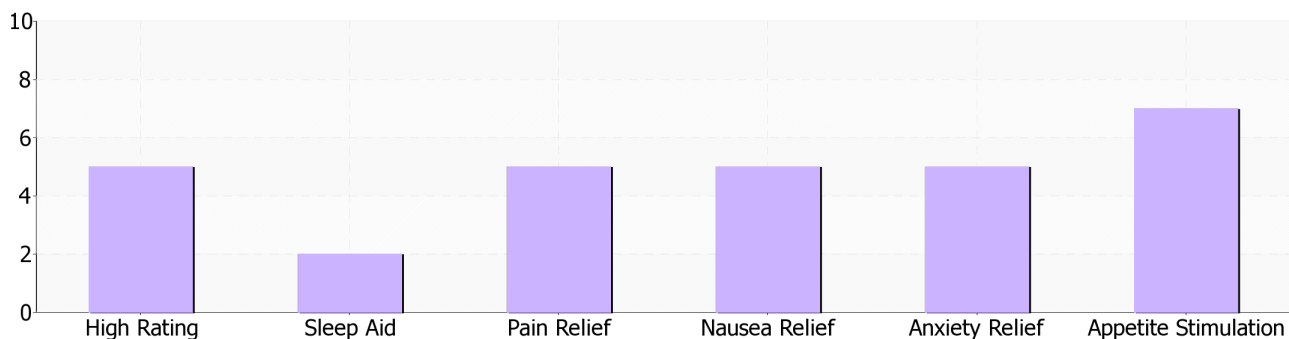

Pharmacological Effects Analysis

Thank you for having your product tested by BudGenius®.

Please remember to visit us online at <http://www.budgenius.com> and log into your account to view further ratings that your patients have reported about your products. You will also be able to send links, tweets, post on Facebook, and much more through the BudGenius® software. BudGenius® puts the dispensary in direct communication with their patients and experiences..