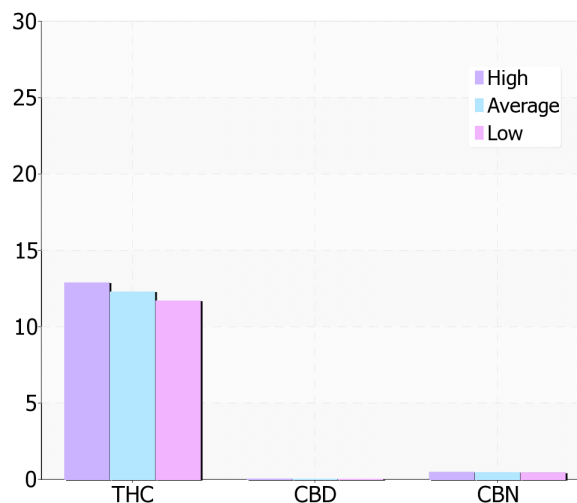

Cannabinoid Analysis