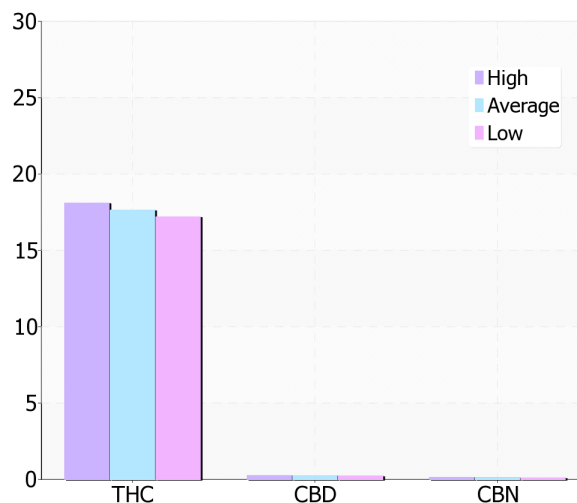

Cannabinoid Analysis