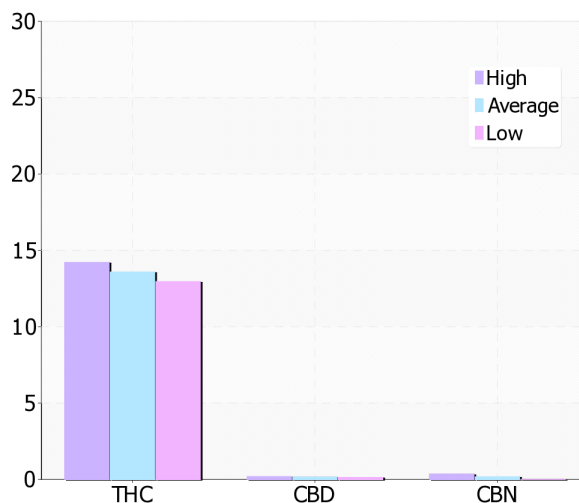

Cannabinoid Analysis