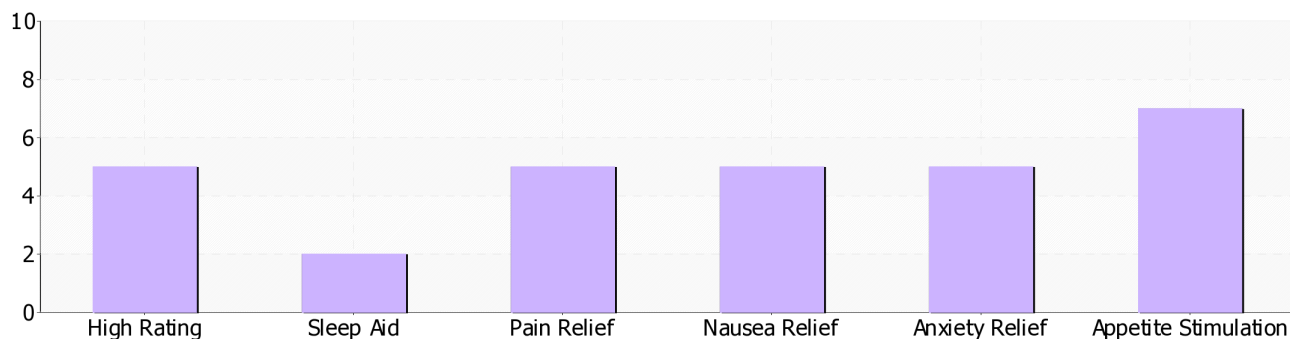

Pharmacological Effects Analysis

Thank you for having your product tested by BudGenius®.

Please remember to visit us online at <http://www.budgenius.com> and log into your account to view further ratings that your patients have reported about your products. You will also be able to send links, tweets, post on Facebook, and much more through the BudGenius® software. BudGenius® puts the dispensary in direct communication with their patients and experiences..